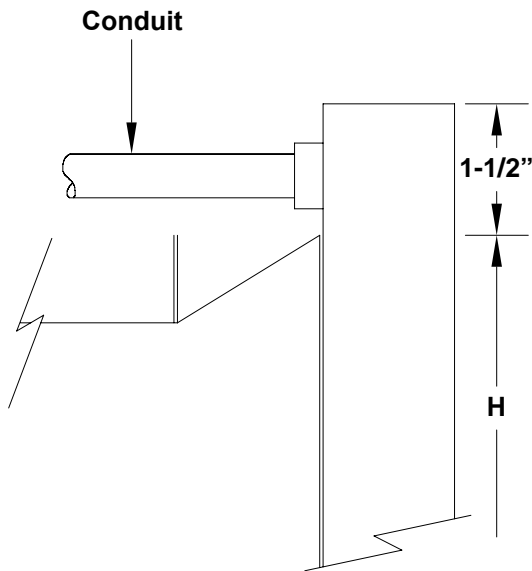

OPTIONAL MOUNTED SWITCH PACKAGE DETAIL

- FOR KA, KB, KF AND KG EXHAUST ONLY, AND 300T TEMPERED AIR KITCHEN HOODS -

**Stainless steel raceway mounted on exterior of hood.
Raceway extends 1-1/2" above top of hood.**

**Light switch(es) and light(s) prewired to light junction
box, 15A/120V.**

Fan switch(es) field wired 15A/120V/277VAC.

To maintain our policy of continuous product development, we reserve the right to change prices, specifications, ratings and dimensions without notice or obligation.