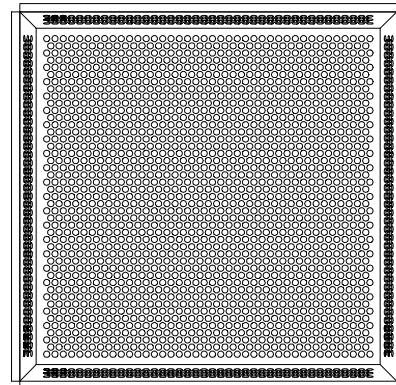

COB - Perforated Face Stainless Steel Non-Adjustable Ceiling Outlet Box

20 GA. Type 304 S.S. With Satin Polish (Type 316 Available)
With 3/16" Diameter Round Holes On 1/4" Staggered Centers

Available In 2' x 2' or 2' x 4' Listed Sizes In 5 Standard Heights (4", 6", 8", 10" and 12")

STYLE 1 - SURFACE MOUNT

STYLE 2 - LAY-IN T-BAR

Qty.	Style	Listed Size	Height	Stainless		Inlet Collar		O.B.D.	Tag
				304	316	Round (Specify Size)	Sq. / Rect. (Specify Size)		

To maintain KEES' policy of continuous product improvement, we reserve the right to change prices, specifications, ratings or dimensions without notice or obligation.