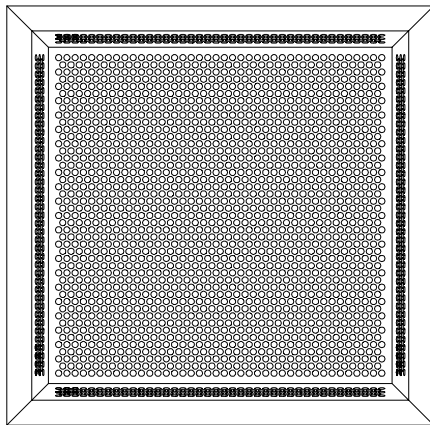

COB - Perforated Face Stainless Steel Non-Adjustable Ceiling Outlet Box

20 GA. Type 304 S.S. With Satin Polish (Type 316 Available)
With 3/16" Diameter Round Holes On 1/4" Staggered Centers

Available In 2' x 2' or 2' x 4' Listed Sizes In 5 Standard Heights (4", 6", 8", 10" and 12")

STYLE 1 - SURFACE MOUNT

STYLE 2 - LAY-IN T-BAR

Qty.	Style	Listed Size	Height	Stainless		Inlet Collar		O.B.D.	Tag
				304	316	Round (Specify Size)	Sq. / Rect. (Specify Size)		

To maintain KEES' policy of continuous product improvement, we reserve the right to change prices, specifications, ratings or dimensions without notice or obligation.