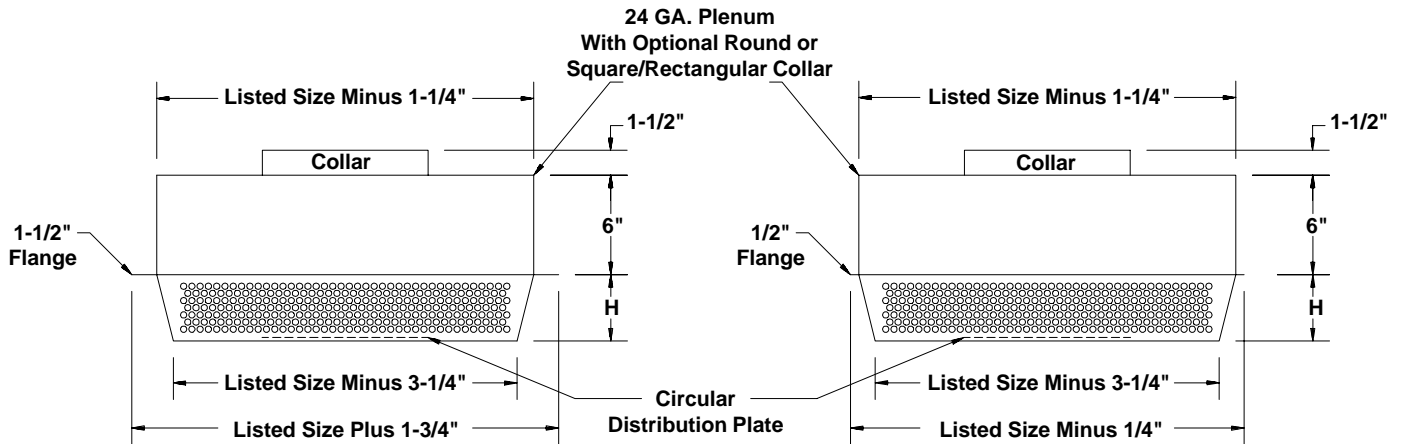

COB - Perforated Face Stainless Steel Non-Adjustable Ceiling Outlet Box

20 GA. Type 304 S.S. With Satin Polish (Type 316 Available)
With 3/16" Diameter Round Holes On 1/4" Staggered Centers

Available In 2' x 2' or 2' x 4' Listed Sizes In 5 Standard Heights (4", 6", 8", 10" and 12")

STYLE 1 - SURFACE MOUNT

STYLE 2 - LAY-IN T-BAR

Qty.	Style	Listed Size	Height	Stainless		Inlet Collar		O.B.D.	Tag
				304	316	Round (Specify Size)	Sq. / Rect. (Specify Size)		

To maintain KEES' policy of continuous product improvement, we reserve the right to change prices, specifications, ratings or dimensions without notice or obligation.