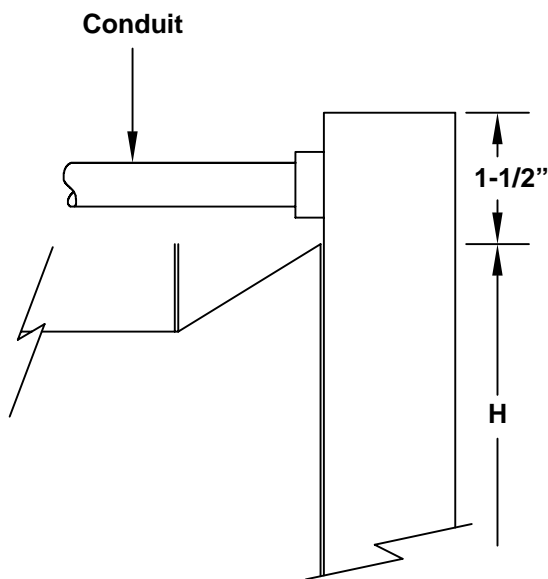

OPTIONAL MOUNTED SWITCH PACKAGE DETAIL

- FOR KA, KB, KF AND KG EXHAUST ONLY, AND 300T TEMPERED AIR KITCHEN HOODS -

**Stainless steel raceway mounted on exterior of hood.
Raceway extends 1-1/2" above top of hood.
Light switch(es) and light(s) prewired to light junction
box, 15A/120V.
Fan switch(es) field wired 15A/120V/277VAC.**