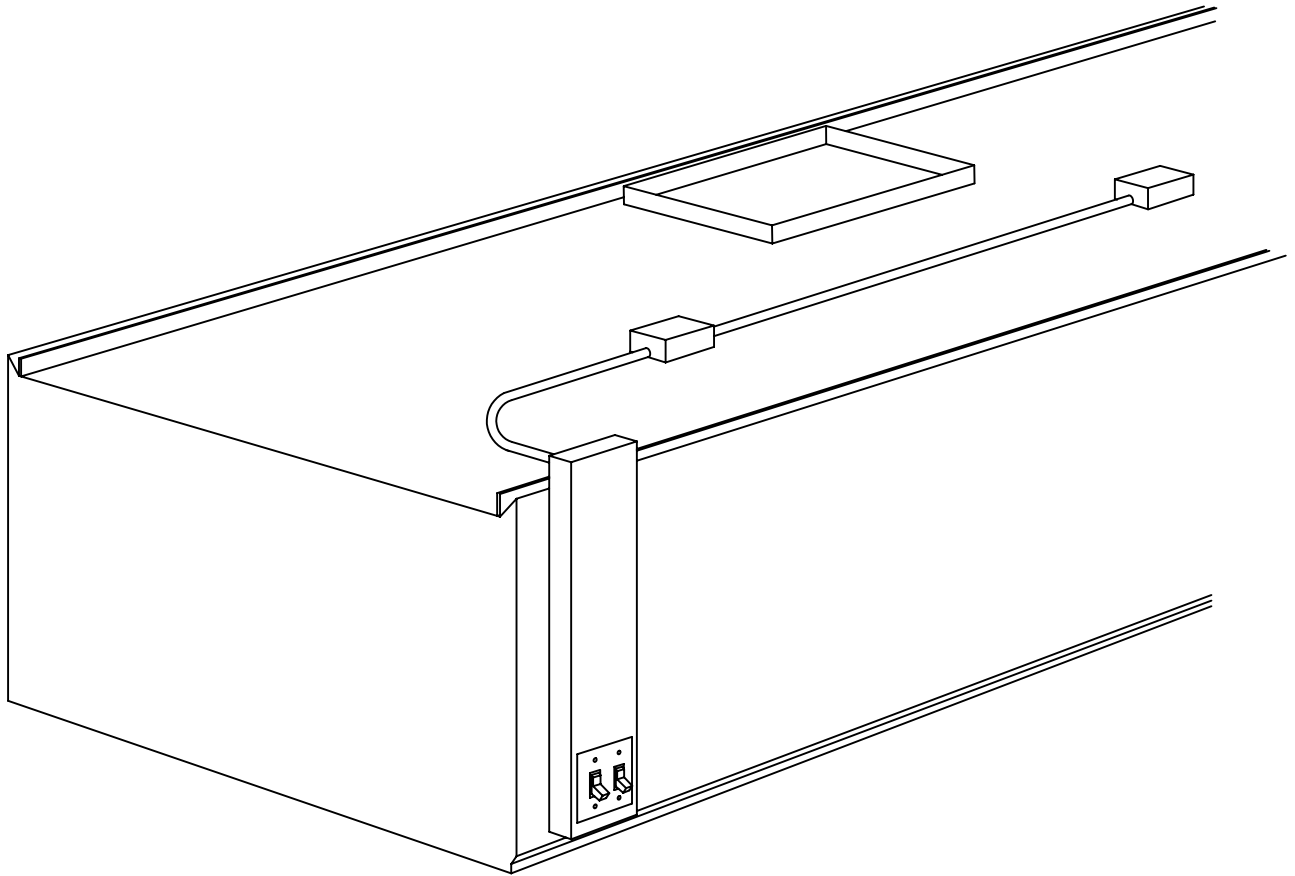

OPTIONAL MOUNTED SWITCH PACKAGE DETAIL

- FOR KA, KB, KF AND KG EXHAUST ONLY, AND 300T TEMPERED AIR KITCHEN HOODS -

**Stainless steel raceway mounted on exterior of hood.
Raceway extends 1-1/2" above top of hood.
Light switch(es) and light(s) prewired to light junction
box, 15A/120V.
Fan switch(es) field wired 15A/120V/277VAC.**