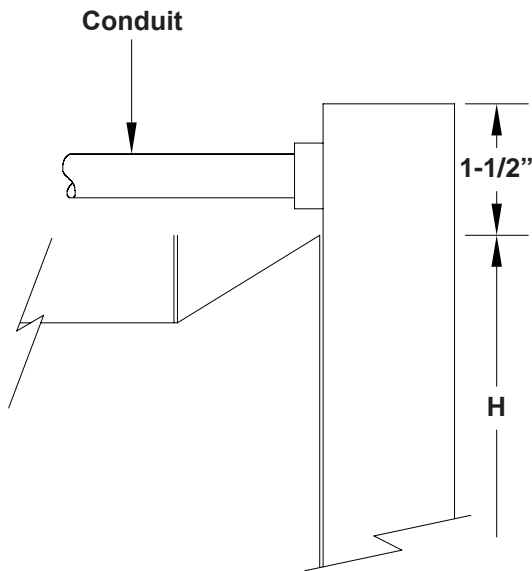

OPTIONAL MOUNTED SWITCH PACKAGE DETAIL

- FOR KA, KB, KF AND KG EXHAUST ONLY, AND 300T TEMPERED AIR KITCHEN HOODS -

**Stainless steel raceway mounted on exterior of hood.
Raceway extends 1-1/2" above top of hood.**

**Light switch(es) and light(s) prewired to light junction
box, 15A/120V.**

Fan switch(es) field wired 15A/120V/277VAC.

(U.L. Listed Hoods Only)

/To maintain KEES' policy of continuous product development, we reserve the right to change prices, specifications, ratings and dimensions without notice or obligation.