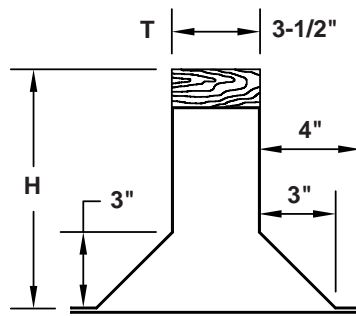

# STRAIGHT RAIL EQUIPMENT SUPPORTS

**MODEL 15**

**MODEL 35**

**MODEL 55**

**MODEL SF**  
Self-Flashing  
Models Available  
In 1-1/2", 3-1/2" & 5-1/2"

**MODEL RC**  
Raised Cant Available  
In All Styles

NOTE: Specify "R"  
Measurement

Material: 18 GA. Galvanized (Standard)  
.063" Aluminum (Available Option)

Qty.	Model	T	H	L	R	Wood Nailer	Flashing Cap	Neoprene Gasket	Gauge Galv.	Tag

**SPECIAL:**

To maintain KEES' policy of continuous product development, we reserve the right to change prices, specifications, ratings and dimensions without notice or obligation.