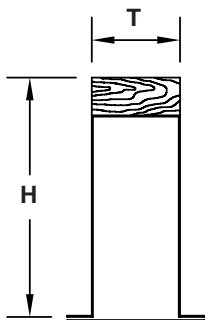

# STRAIGHT RAIL EQUIPMENT SUPPORTS

**MODEL 15**

**MODEL 35**

**MODEL 55**

**MODEL SF**  
Self-Flashing  
Models Available  
In 1-1/2", 3-1/2" & 5-1/2"

**MODEL RC**  
Raised Cant Available  
In All Styles

NOTE: Specify "R"  
Measurement

Material: 18 GA. Galvanized (Standard)  
.063" Aluminum (Available Option)

Qty.	Model	T	H	L	R	Wood Nailer	Flashing Cap	Neoprene Gasket	Gauge Galv.	Tag

**SPECIAL:**

To maintain KEES' policy of continuous product development, we reserve the right to change prices, specifications, ratings and dimensions without notice or obligation.