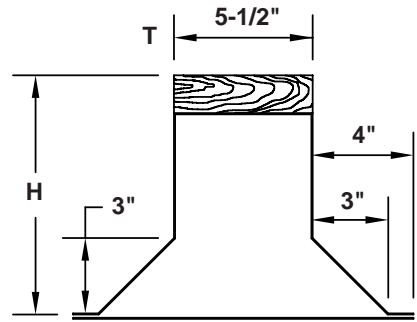

# STRAIGHT RAIL EQUIPMENT SUPPORTS

**MODEL 15**

**MODEL 35**

**MODEL 55**

**MODEL SF**  
Self-Flashing  
Models Available  
In 1-1/2", 3-1/2" & 5-1/2"

**MODEL RC**  
Raised Cant Available  
In All Styles

NOTE: Specify "R"  
Measurement

Material: 18 GA. Galvanized (Standard)  
.063" Aluminum (Available Option)

Qty.	Model	T	H	L	R	Wood Nailer	Flashing Cap	Neoprene Gasket	Gauge Galv.	Tag

**SPECIAL:**

To maintain KEES' policy of continuous product development, we reserve the right to change prices, specifications, ratings and dimensions without notice or obligation.