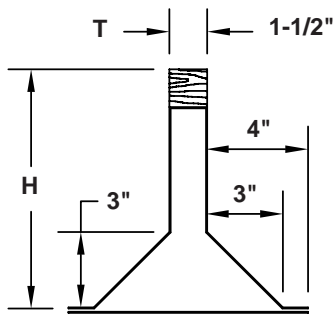

# STRAIGHT RAIL EQUIPMENT SUPPORTS

**MODEL 15**

**MODEL 35**

**MODEL 55**

**MODEL SF**  
Self-Flashing  
Models Available  
In 1-1/2", 3-1/2" & 5-1/2"

**MODEL RC**  
Raised Cant Available  
In All Styles

NOTE: Specify "R"  
Measurement

Material: 18 GA. Galvanized (Standard)  
.063" Aluminum (Available Option)

Qty.	Model	T	H	L	R	Wood Nailer	Flashing Cap	Neoprene Gasket	Gauge Galv.	Tag

**SPECIAL:**

To maintain KEES' policy of continuous product development, we reserve the right to change prices, specifications, ratings and dimensions without notice or obligation.