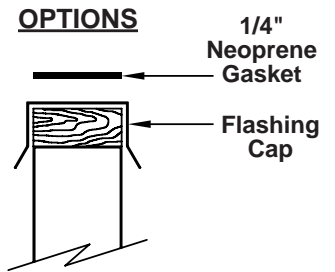

# STRAIGHT RAIL EQUIPMENT SUPPORTS

**MODEL 15**

**MODEL 35**

**MODEL 55**

**MODEL SF**  
Self-Flashing  
Models Available  
In 1-1/2", 3-1/2" & 5-1/2"

**MODEL RC**  
Raised Cant Available  
In All Styles

NOTE: Specify "R"  
Measurement

Material: 18 GA. Galvanized (Standard)  
.063" Aluminum (Available Option)

Qty.	Model	T	H	L	R	Wood Nailer	Flashing Cap	Neoprene Gasket	Gauge Galv.	Tag

**SPECIAL:**

To maintain KEES' policy of continuous product development, we reserve the right to change prices, specifications, ratings and dimensions without notice or obligation.