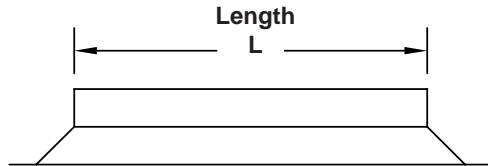

# STRAIGHT RAIL EQUIPMENT SUPPORTS

**MODEL 15**

**MODEL 35**

**MODEL 55**

**MODEL SF**  
Self-Flashing  
Models Available  
In 1-1/2", 3-1/2" & 5-1/2"

**MODEL RC**  
Raised Cant Available  
In All Styles

NOTE: Specify "R"  
Measurement

Material: 18 GA. Galvanized (Standard)  
.063" Aluminum (Available Option)

Qty.	Model	T	H	L	R	Wood Nailer	Flashing Cap	Neoprene Gasket	Gauge Galv.	Tag

**SPECIAL:**

To maintain KEES' policy of continuous product development, we reserve the right to change prices, specifications, ratings and dimensions without notice or obligation.