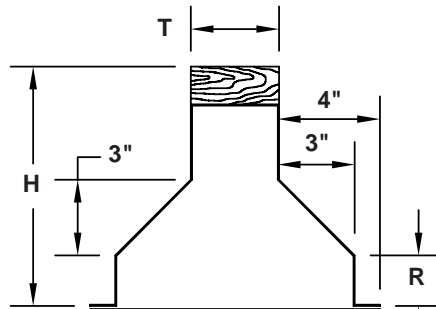

# STRAIGHT RAIL EQUIPMENT SUPPORTS

**MODEL 15**

**MODEL 35**

**MODEL 55**

**MODEL SF**  
Self-Flashing  
Models Available  
In 1-1/2", 3-1/2" & 5-1/2"

**MODEL RC**  
Raised Cant Available  
In All Styles

NOTE: Specify "R"  
Measurement

Material: 18 GA. Galvanized (Standard)  
.063" Aluminum (Available Option)

Qty.	Model	T	H	L	R	Wood Nailer	Flashing Cap	Neoprene Gasket	Gauge Galv.	Tag

**SPECIAL:**

To maintain KEES' policy of continuous product development, we reserve the right to change prices, specifications, ratings and dimensions without notice or obligation.