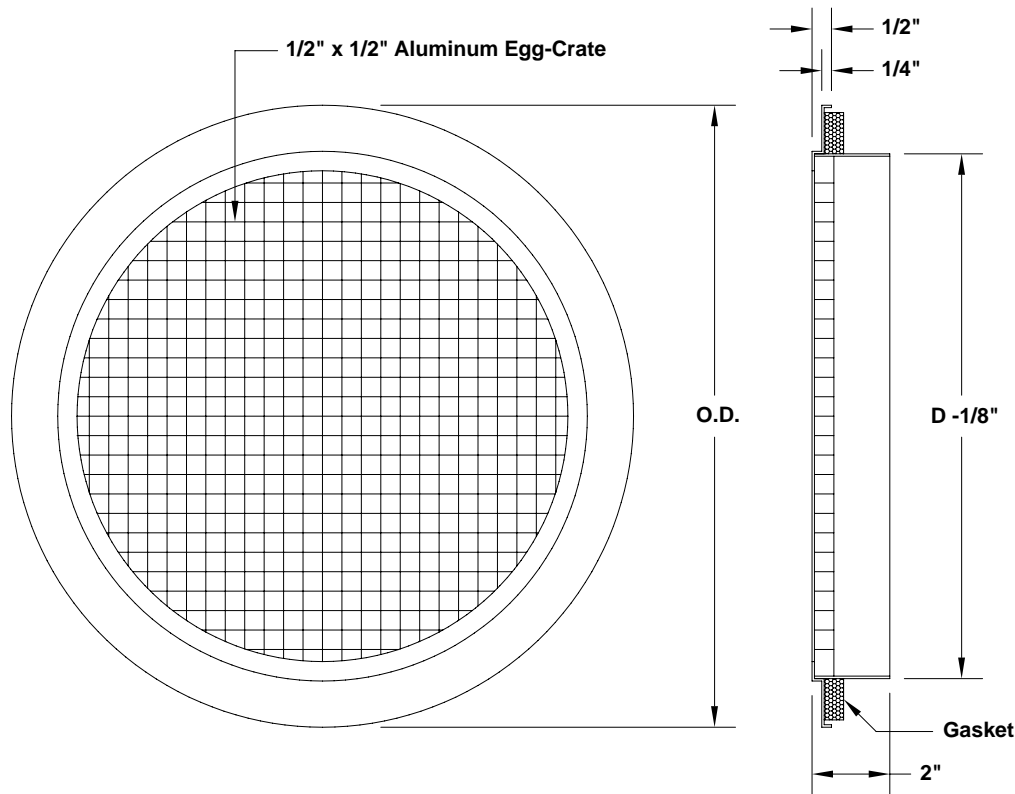

ALUMINUM ROUND EGG-CRATE GRILLE

Available Standard Finishes:

- White Powder Coat
- Gloss Black Powder Coat
- Flat Black Powder Coat
- Silver Metallic Powder Coat
- Primer
- Mill Aluminum
- "Anodized" Powder Coat

Material:

- Heavy Gauge Aluminum Construction
- 1/2" x 1/2" Aluminum Egg-Crate
- Foam Gasket

Mounting:

- Concealed Mounting Tabs

Options:

- Round Damper (Steel) Shipped Loose for Duct Mounting
- Screws and Screw Holes for Surface Mounting

Qty.	Model	Size - D	O.D.	Finish	Options	Tag
	AREC-06	6"	8.25"			
	AREC-08	8"	10.25"			
	AREC-10	10"	12.25"			
	AREC-12	12"	14.25"			
	AREC-14	14"	16.25"			
	AREC-16	16"	18.25"			
	AREC-18	18"	20.25"			
	AREC-20	20"	22.25"			
	AREC-22	22"	24.25"			
	AREC-24	24"	26.25"			
	AREC-30	30"	32.25"			

To maintain KEES' policy of continuous product development, we reserve the right to change prices, specifications, ratings and dimensions without notice or obligation.

Project		Location	
Engineer		Dwg. No.	SD-AREC
Architect		Date	02/13
Contractor			

KEES INCORPORATED
400 S. Industrial Dr.
Elkhart Lake, WI 53020
Phone: (920) 876-3391
Fax: (920) 876-3065
Website: www.kees.com