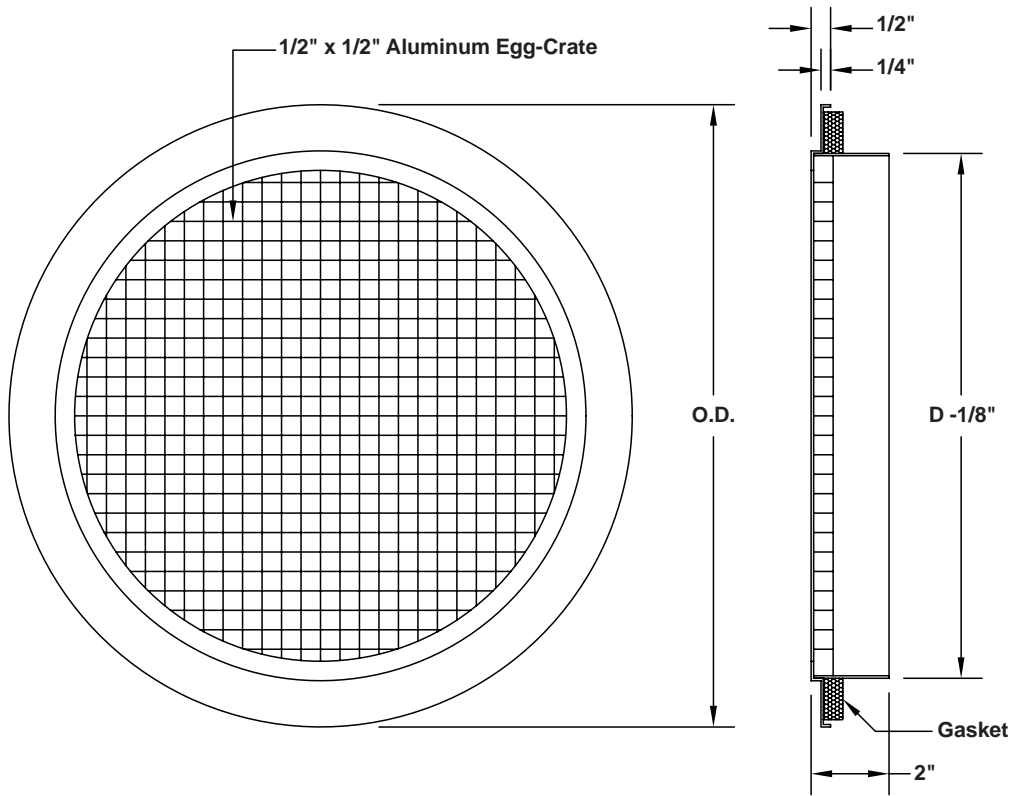

ALUMINUM ROUND EGG-CRATE GRILLE

Available Standard Finishes:

- White Powder Coat
- Gloss Black Powder Coat
- Flat Black Powder Coat
- Silver Metallic Powder Coat
- Primer
- Mill Aluminum

Material:

- Heavy Gauge Aluminum Construction
- 1/2" x 1/2" Aluminum Egg-Crate
- Foam Gasket

Mounting:

- Concealed Mounting Tabs

Options:

- Round Damper (Steel) Shipped Loose for Duct Mounting
- Screws and Screw Holes for Surface Mounting

Qty.	Model	Size - D	O.D.	Finish	Options	Tag
	AREC-06	6	8			
	AREC-08	8	10			
	AREC-10	10	12			
	AREC-12	12	14			
	AREC-14	14	16			
	AREC-16	16	18			
	AREC-18	18	20			
	AREC-20	20	22			
	AREC-22	22	24			
	AREC-24	24	26			

To maintain KEES' policy of continuous product improvement, we reserve the right to change prices, specifications, ratings or dimensions without notice or obligation.

Project		Location		KEES INCORPORATED 400 S. Industrial Dr. • P.O. Box L Elkhart Lake, WI 53020 Phone: (920) 876-3391 Fax: (920) 876-3065 Website: www.kees.com
Engineer		Dwg. No.	SD-AREC	
Architect		Date	01/09	
Contractor